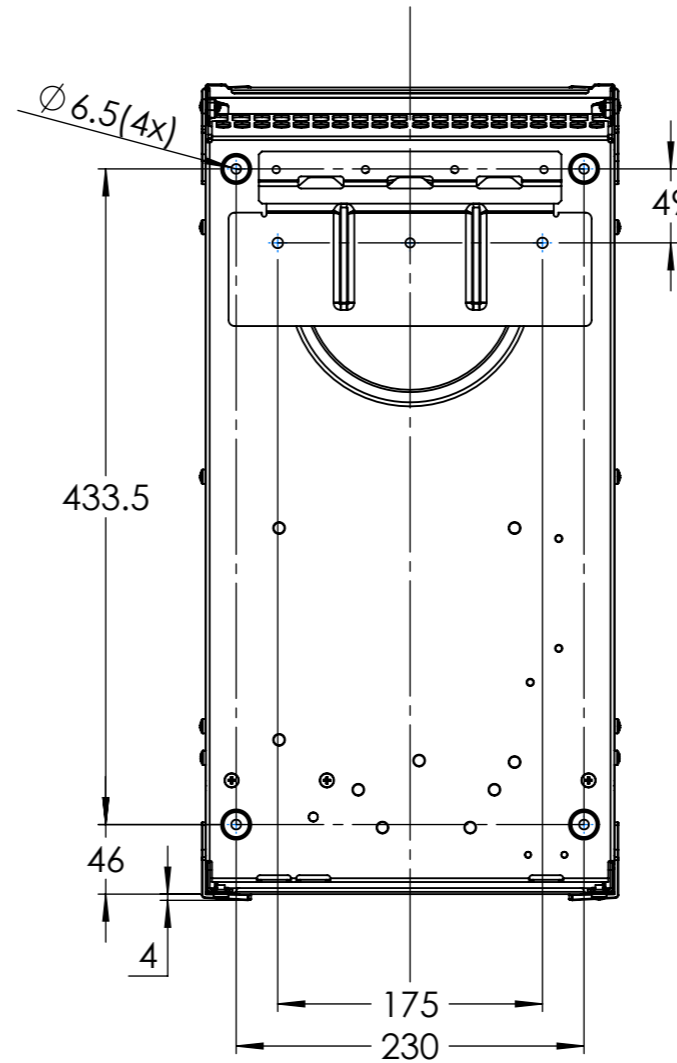

Dimension Drawing - Phoenix Inverter 3000VA Smart

PIN122300000

Phoenix Inverter 12/3000 230V Smart

Dimensions in mm