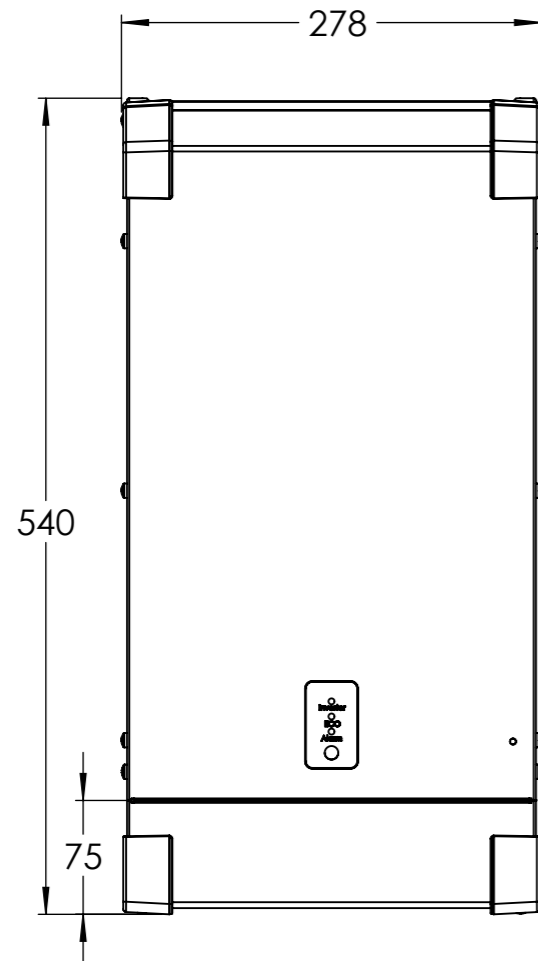

Dimension Drawing - Phoenix Inverter 3000VA Smart

PIN122300000

Phoenix Inverter 12/3000 230V Smart

Dimensions in mm