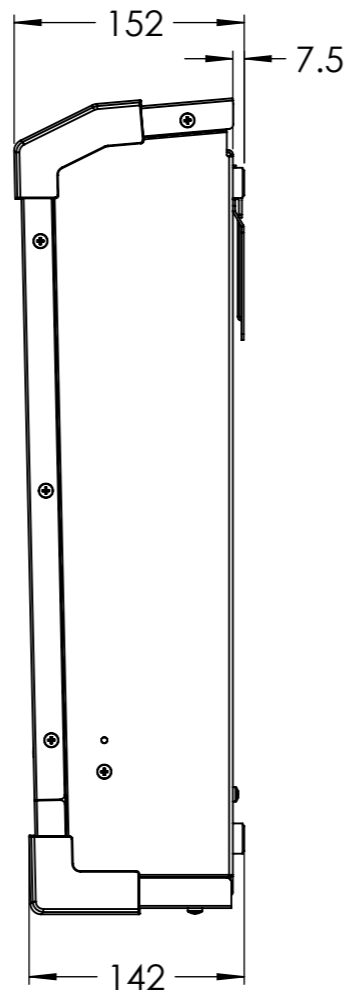

Dimension Drawing - Phoenix Inverter 3000VA Smart

PIN122300000

Phoenix Inverter 12/3000 230V Smart

Dimensions in mm