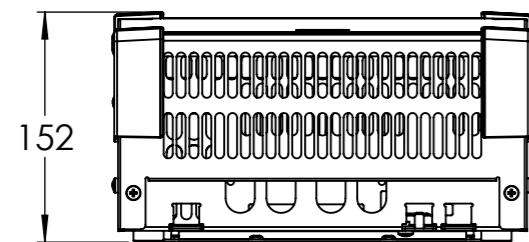

Dimension Drawing - Phoenix Inverter 3000VA Smart

PIN122300000

Phoenix Inverter 12/3000 230V Smart

Dimensions in mm