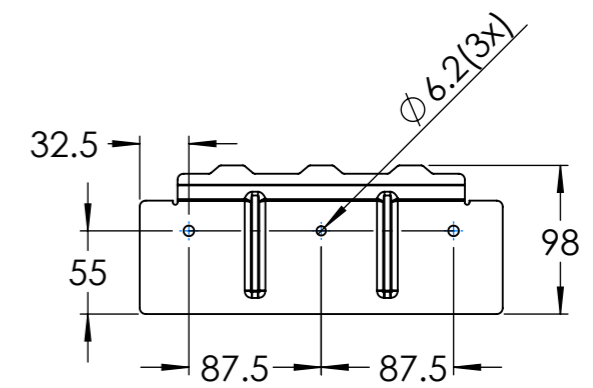

Dimension Drawing - Phoenix Inverter 3000VA Smart

PIN122300000

Phoenix Inverter 12/3000 230V Smart

Dimensions in mm